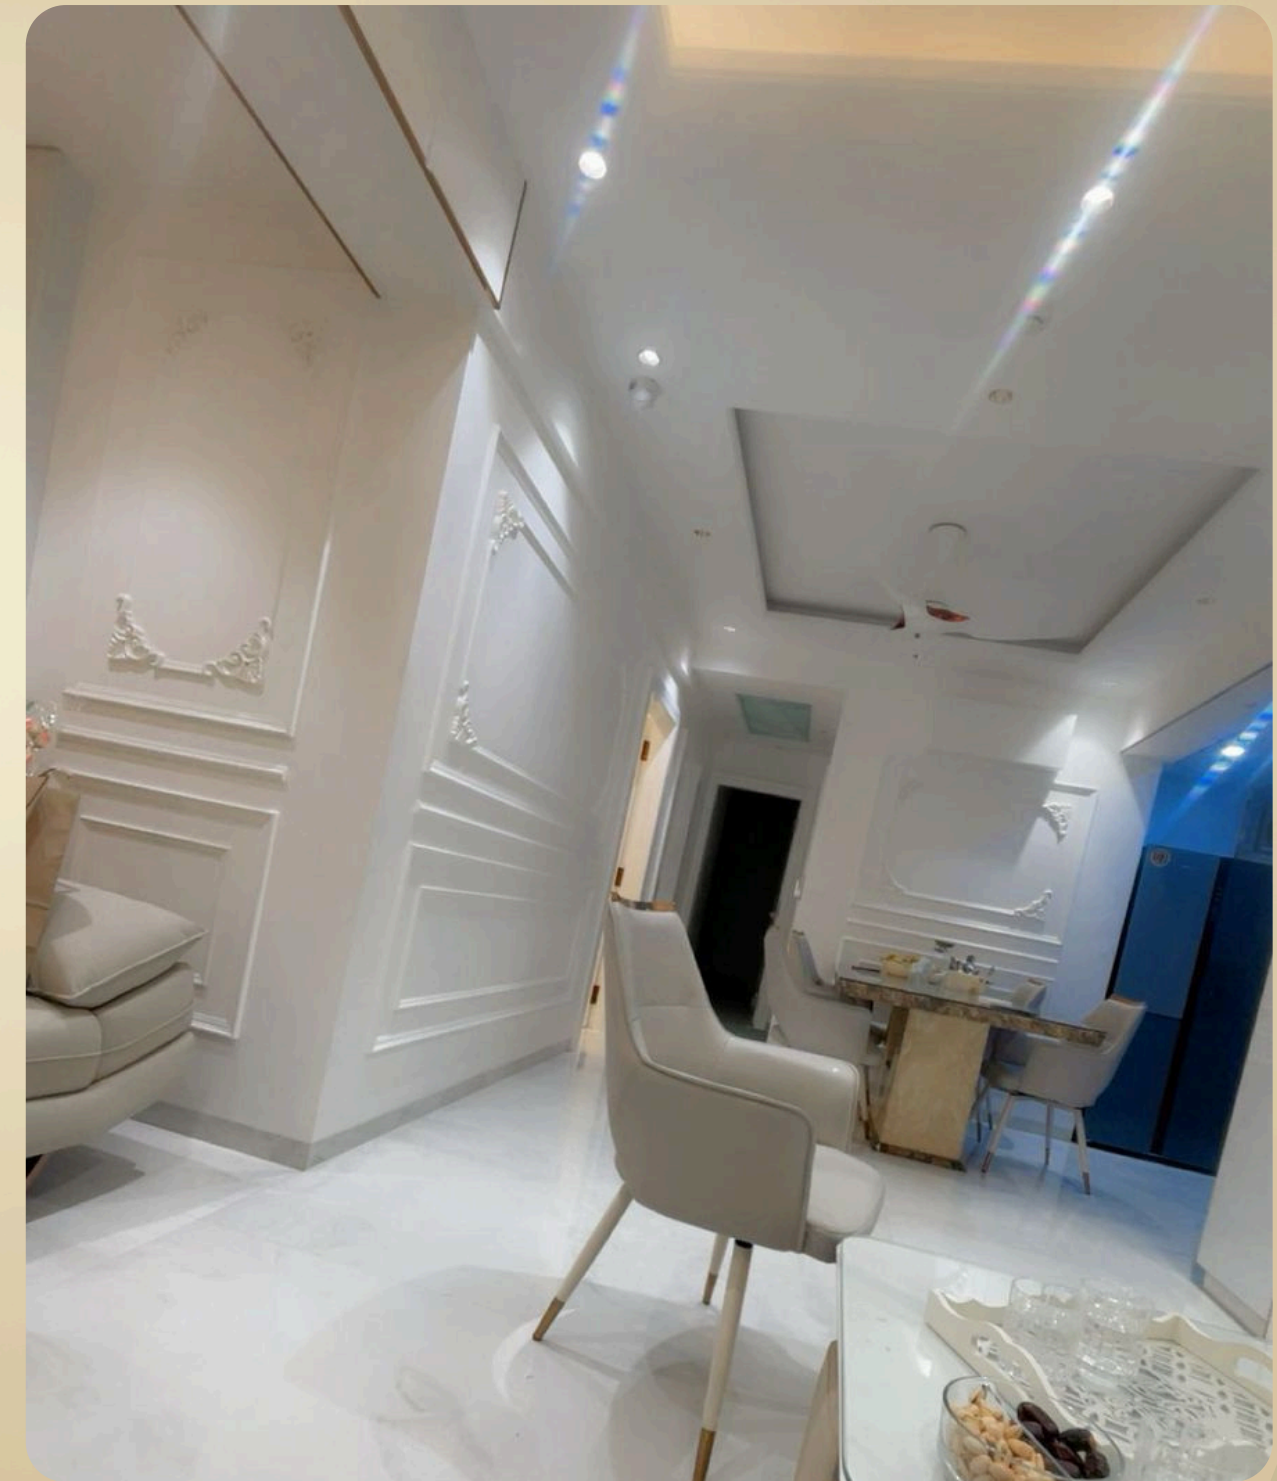

Portfolio

Residential work